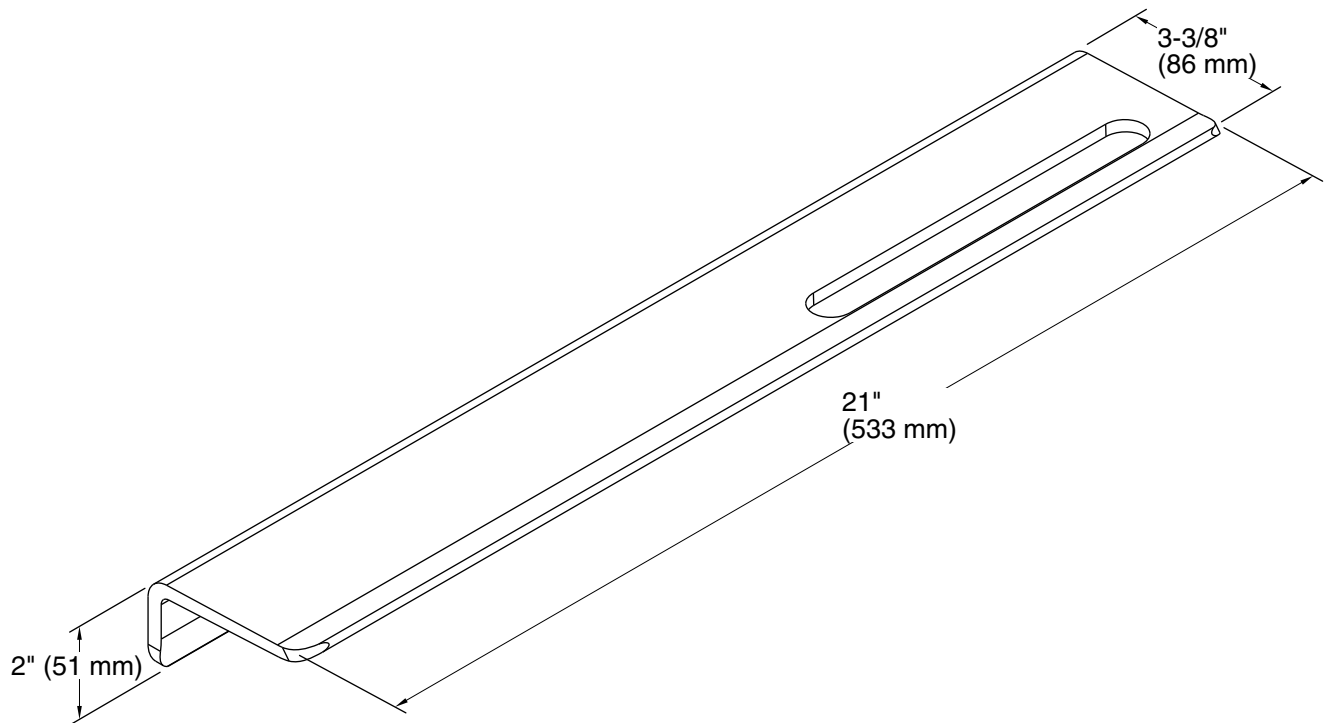

Technical Information

All product dimensions are nominal.

Installation Type: Wall-mount

Material: Anodized Aluminum

Notes

Install this product according to the installation guide.

Requires 2x4 backing to be installed.